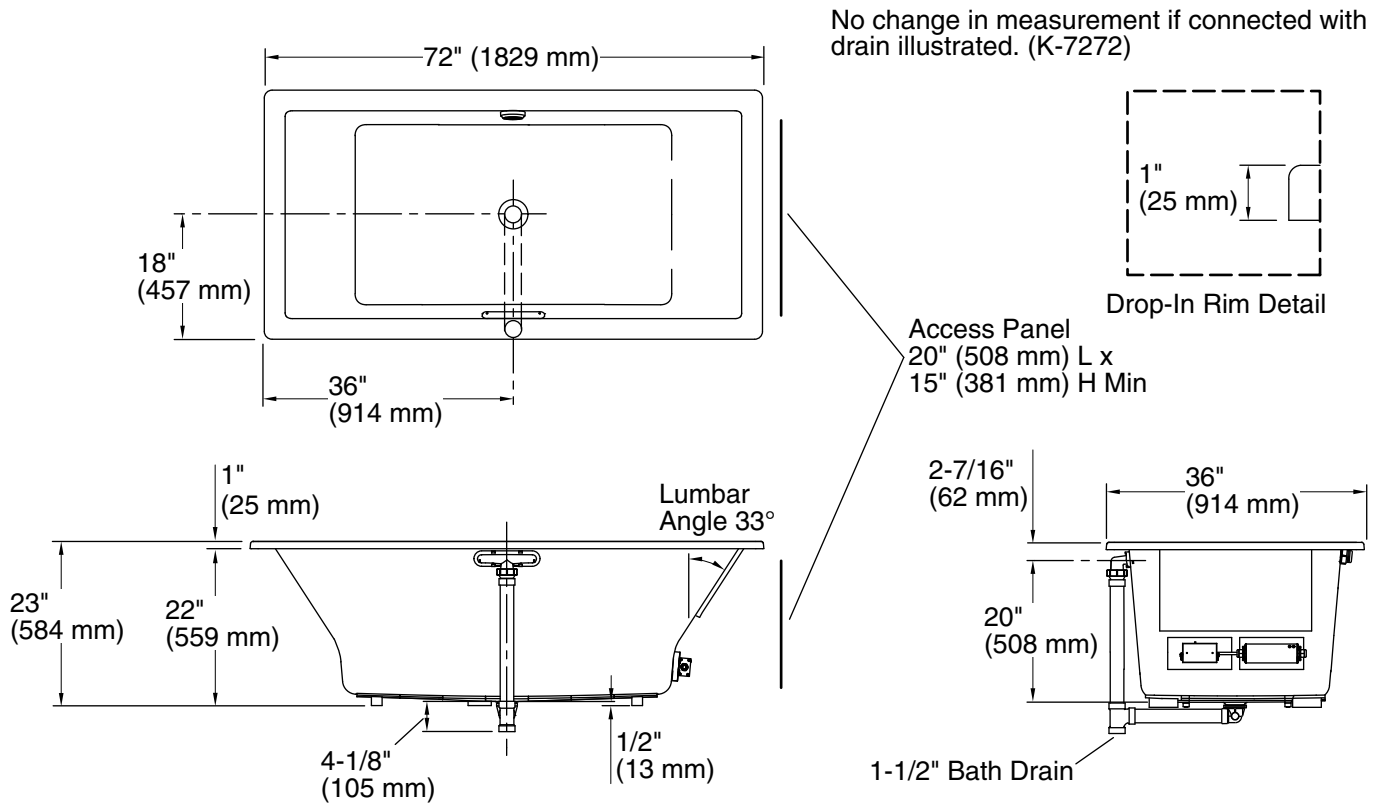

Underscore® Rectangle

72" x 36" drop-in bath w/ Bask®
K-1834-W1

Required Electrical Service

One circuit required, protected with Class A Ground-Fault Circuit-Interrupter (GFCI). Outside North America, this device may be known as a Residual Current Device (RCD).

Heated Surface: 120 V, 15 A, 60 Hz

Technical Information

All product dimensions are nominal.

Installation: Drop-in, Under-mount

Drain location: Center

Basin area, bottom: 45-3/4" x 25-15/16" (1162 mm x 659 mm)

Basin area, top: 65-3/8" x 29-5/16" (1661 mm x 745 mm)

Weight: 88 lbs (39.9 kg)

Minimum floor load: 58 lbs/ft² (283.2 kg/m²)

Water depth: 19-7/16" (494 mm)

Water capacity: 112.9 gal (427.4 L)

Cutout: Drop-in, 71-1/2" x 35-1/2" (1816 mm x 902 mm)

Electrical component rating: Heated Surface: 120 V, 0.5 A, 60 Hz, 65 W

Notes

Measure your actual product for rough-in details.

Install this product according to the installation instructions.

The hot water supply should be 70% of the capacity of the bath or greater. Installations will vary.

Kit is required for under-mount installations (sold separately).

1-800-4KOHLER (1-800-456-4537)

Kohler Co. reserves the right to make revisions without notice to product specifications.

For the most current Specification Sheet, go to www.kohler.com.

5-7-2022 00:20 - US/CA

THE BOLD LOOK
OF **KOHLER**